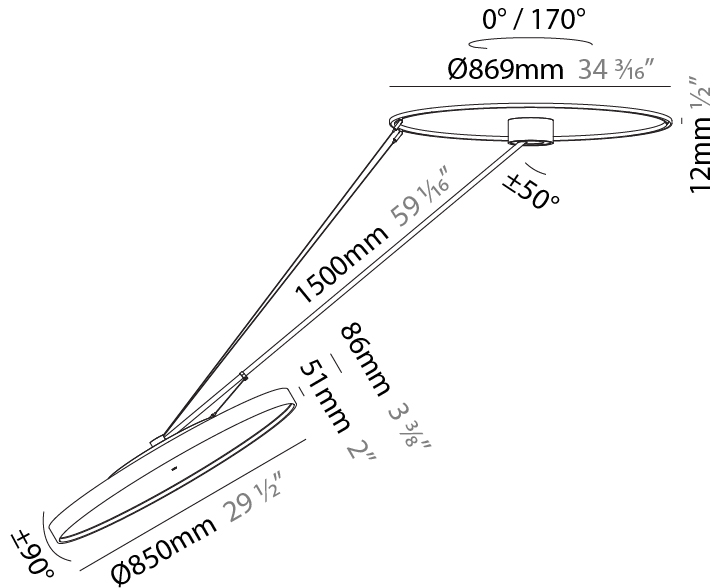

GENERAL

Series: Sign Diva Dancer
Subseries: Sign Diva Dancer Korona
Partner: Prolicht
Division: Architectural
Installation: Suspension
Product Type: Pendant
Mounting Location: Ceiling
Light Distribution: Adjustable

PHYSICAL

Shape: Round
Diameter (mm): 850
Diameter (in): 33 7/16
Height (mm): 1620
Height (in): 63 3/4
Weight (kg): 11.67
Weight (lbs): 25.67
Diffuser: PMMA - Opal / Micro-Prism / Sparkling Secret / Vintage Industrial
Fixture Finish: SSR / BKV / CWI / CRY / HAB / UFT / ITA / RUA / FTG / MYG / LOD / PUS / FRO / FUP / KIA / POP / BLS / SPG / MEY / GOH / CHC / COM / ABZ / JAG / OBR / MOS / ROR
Fixture Material: PMMA / Extruded Aluminum / Steel

ELECTRICAL

Lamp Type: LED (Zhaga Standard)
Input Wattage (W): 96.8
Total Output Wattage (W): 76.8
Dimming: Tri-Mode (Non-Dimming and Phase Dimming (120Vac only) and 0-10V Dimming)
Driver Included: Yes
Driver Location: Integrated
Driver Type: Constant Current - Universal
Driver Class: Class 2
Input Voltage (V): 120 - 277
Constant Current (MA): 600

LED

Color Temperature (°K): 2700 / 3000 / 4000
Max. Delivered Lumen (lm): 11160 / 11388 / 11620
CRI: >90 CRI
Lamp Life (hrs): 50000

OPTICAL

Adjustability: Rotational Canopy 170°; Tilting Canopy ±50°; Tilting Head ±90°

RATINGS AND CERTIFICATIONS

Certified By: Certified for North American Standards
IP rating: IP20