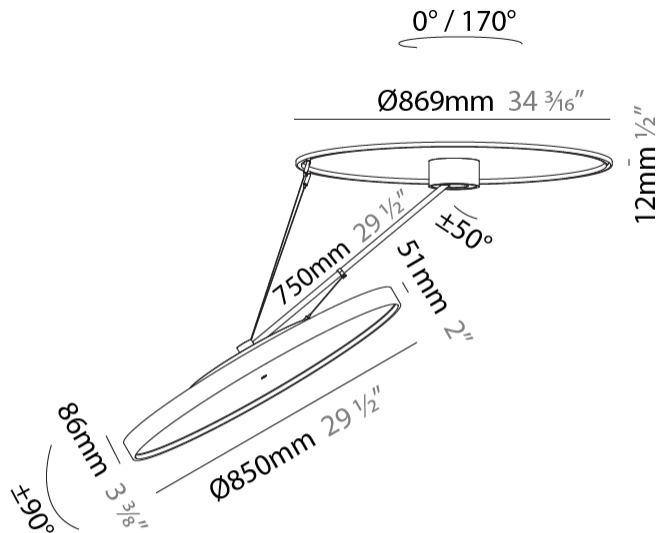

GENERAL

Series: Sign Diva Dancer
Subseries: Sign Diva Dancer
Partner: Prolicht
Division: Architectural
Installation: Suspension
Product Type: Pendant
Mounting Location: Ceiling
Light Distribution: Adjustable

PHYSICAL

Shape: Round
Diameter (mm): 850
Diameter (in): 33 7/16
Height (mm): 870
Height (in): 34 1/4
Weight (kg): 9.8
Weight (lbs): 21.56
Diffuser: PMMA - Opal / Micro-Prism / Sparkling Secret / Vintage Industrial
Fixture Finish: SSR / BKV / CWI / CRY / HAB / UFT / ITA / RUA / FTG / MYG / LOD / PUS / FRO / FUP / KIA / POP / BLS / SPG / MEY / GOH / CHC / COM / ABZ / JAG / OBR / MOS / ROR
Fixture Material: PMMA / Extruded Aluminum / Steel

ELECTRICAL

Lamp Type: LED (Zhaga Standard)
Input Wattage (W): 96.8
Total Output Wattage (W): 76.8
Dimming: Tri-Mode (Non-Dimming and Phase Dimming (120Vac only) and 0-10V Dimming)
Driver Included: Yes
Driver Location: Integrated
Driver Type: Constant Current - Universal
Driver Class: Class 2
Input Voltage (V): 120 - 277
Constant Current (MA): 600

LED

Color Temperature (°K): 3000 / 3500 / 4000
Max. Delivered Lumen (lm): 11160 / 11388 / 11620
CRI: >90 CRI
Lamp Life (hrs): 50000

OPTICAL

Adjustability: Rotational Canopy 170°; Tilting Canopy ±50°; Tilting Head ±90°

RATINGS AND CERTIFICATIONS

Certified By: Certified for North American Standards
IP rating: IP20