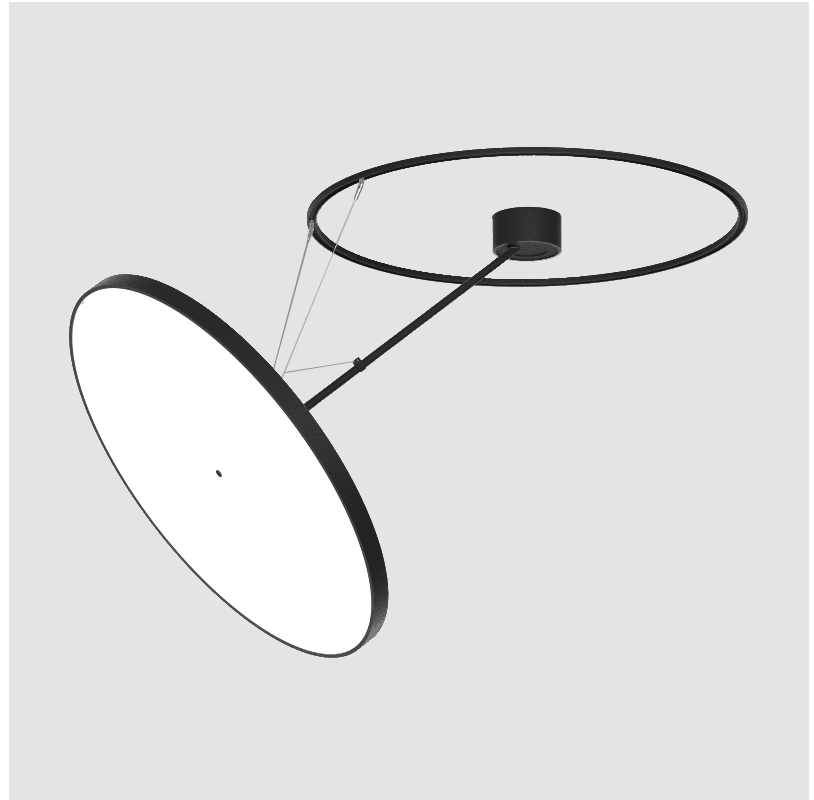

GENERAL

Series: Sign Diva Dancer
Subseries: Sign Diva Dancer
Partner: Prolicht
Division: Architectural
Installation: Suspension
Product Type: Pendant
Mounting Location: Ceiling
Light Distribution: Adjustable

PHYSICAL

Shape: Round
Diameter (mm): 850
Diameter (in): 33 7/16
Height (mm): 870
Height (in): 34 1/4
Weight (kg): 9.8
Weight (lbs): 21.56
Diffuser: PMMA - Opal / Micro-Prism / Sparkling Secret / Vintage Industrial
Fixture Finish: SSR / BKV / CWI / CRY / HAB / UFT / ITA / RUA / FTG / MYG / LOD / PUS / FRO / FUP / KIA / POP / BLS / SPG / MEY / GOH / CHC / COM / ABZ / JAG / OBR / MOS / ROR
Fixture Material: PMMA / Extruded Aluminum / Steel

ELECTRICAL

Lamp Type: LED (Zhaga Standard)
Input Wattage (W): 96.8
Total Output Wattage (W): 76.8
Dimming: Tri-Mode (Non-Dimming and Phase Dimming (120Vac only) and 0-10V Dimming)
Driver Included: Yes
Driver Location: Integrated
Driver Type: Constant Current - Universal
Driver Class: Class 2
Input Voltage (V): 120 - 277
Constant Current (MA): 600

LED

Color Temperature (°K): 3000 / 3500 / 4000
Max. Delivered Lumen (lm): 11160 / 11388 / 11620
CRI: >90 CRI
Lamp Life (hrs): 50000

OPTICAL

Adjustability: Rotational Canopy 170°; Tilting Canopy ±50°; Tilting Head ±90°

RATINGS AND CERTIFICATIONS

Certified By: Certified for North American Standards
IP rating: IP20