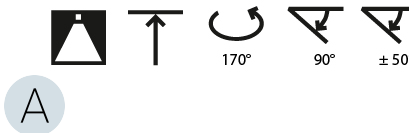

GENERAL

Series: Sign Diva Dancer
Subseries: Sign Diva Dancer Korona
Partner: Prolicht
Division: Architectural
Installation: Suspension
Product Type: Pendant
Mounting Location: Ceiling
Light Distribution: Adjustable

PHYSICAL

Shape: Round
Diameter (mm): 850
Diameter (in): 33 7/16
Height (mm): 1620
Height (in): 63 3/4
Weight (kg): 11.67
Weight (lbs): 25.67
Diffuser: PMMA - Opal / Micro-Prism / Sparkling Secret / Vintage Industrial
Fixture Finish: SSR / BKV / CWI / CRY / HAB / UFT / ITA / RUA / FTG / MYG / LOD / PUS / FRO / FUP / KIA / POP / BLS / SPG / MEY / GOH / CHC / COM / ABZ / JAG / OBR / MOS / ROR
Fixture Material: PMMA / Extruded Aluminum / Steel

ELECTRICAL

Lamp Type: LED (Zhaga Standard)
Input Wattage (W): 96.8
Total Output Wattage (W): 76.8
Dimming: Tri-Mode (Non-Dimming and Phase Dimming (120Vac only) and 0-10V Dimming)
Driver Included: Yes
Driver Location: Integrated
Driver Type: Constant Current - Universal
Driver Class: Class 2
Input Voltage (V): 120 - 277
Constant Current (MA): 600

LED

Color Temperature (°K): 2700 / 3000 / 4000
Max. Delivered Lumen (lm): 11160 / 11388 / 11620
CRI: >90 CRI
Lamp Life (hrs): 50000

OPTICAL

Adjustability: Rotational Canopy 170°; Tilting Canopy ±50°; Tilting Head ±90°

RATINGS AND CERTIFICATIONS

Certified By: Certified for North American Standards
IP rating: IP20